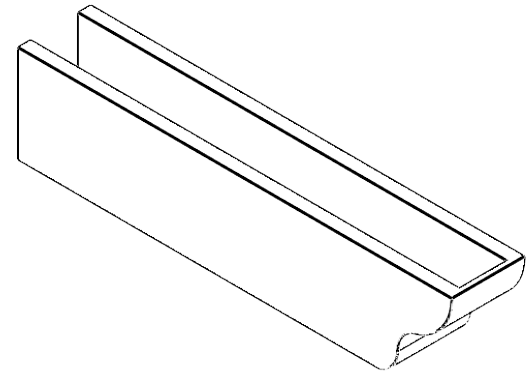

# ITEM NUMBER: RFTURO060X08000X36000X008GRN00RCPR

6"W X 8"H X 36"L TIMBERTHANE ROUGH CEDAR GREENSBORO FAUX WOOD OPEN RAFTER TAIL, 8"L  
END, PRIMED TAN **36"**

**SIDE PROFILE**

**FRONT PROFILE**

**ISOMETRIC**

GENERATED DATE : 03/02/2023

EKENA MILLWORK  
2300 WEST MAIN ST.  
CLARKSVILLE, TX 75426  
TOLL FREE: 866-607-0453  
WWW.EKENAMILLWORK.COM

**NOTES**

1. INSTALLATION TO BE COMPLETED IN ACCORDANCE WITH MANUFACTURER'S SPECIFICATIONS.
2. DRAWING MAY NOT BE TO SCALE
3. THIS DRAWING IS INTENDED FOR DESIGN AND PLANNING PURPOSES ONLY.
4. ALL INFORMATION CONTAINED HEREIN WAS CURRENT AT THE TIME OF DEVELOPMENT BUT MUST BE REVIEWED AND APPROVED BY THE PRODUCT MANUFACTURER TO BE CONSIDERED ACCURATE.
5. TIMBERTHANE ARCHITECTURAL PRODUCTS ARE MADE FROM HIGH DENSITY URETHANE AND COME FACTORY PRIMED